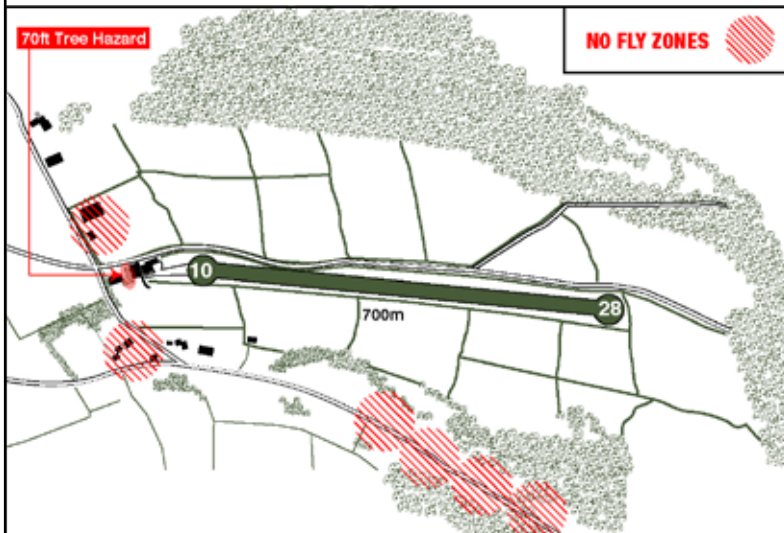

N50° 41.9 W03° 09.5

BRANSCOMBE

500ft AMSL

0.5nm NW of Branscombe Village

BHD 040° 112.05 23nm

EX 125° 6.3nm

Frequency: 135.475 **Exeter Radar(W):** 128.975 **Yeovilton Radar(E):** 127.350

Rwy	Dim(m)	Surface	TORA(m)	LDA(m)	Lighting
28/10	730x20	Grass	10-700	10-600	Nil
			28-700	28-700	

Advisory declared distances**Op hrs:** PPR**Landing Fee:** Nil**Customs:** Nil**Hangerage:** Nil**Maintenance:** Sky4 Aviation**Remarks:** Operated by David Hayman, Higherlands Farm, Branscombe, Seaton, Devon EX12 3BL.